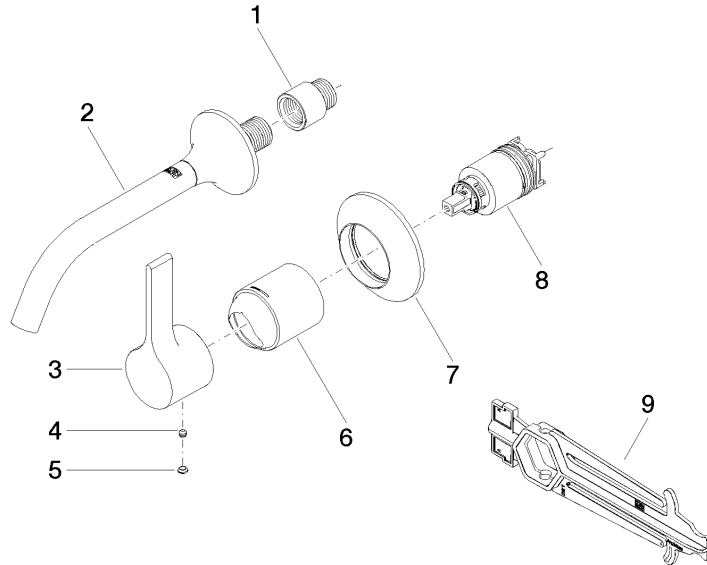

**Required miscellaneous**

**Concealed wall-mounted single-lever mixer -** 35 860 970 90  
 •max. recess depth 95 mm  
 •min. recess depth 80 mm

**VAIA Wall-mounted single-lever basin mixer without pop-up waste -  
Champagne (22kt Gold)**

VAIA

36 860 809  
mm [inches]

Flow rate chart

Trajectory diagram

Certificates

DVGW\_DW-  
6512DN0435.

WRAS\_2107018.

36 860 809

### Spare parts list

No.	Item Number	Name	Quantity used	Delivery time
1	09 24 03 072 10 90	nipple	1	2
2	13 800 809-47	VAIA Wall-mounted basin spout without pop-up waste - Champagne (22kt Gold)	1	30
3	09 20 80 021-47	handle	1	30
4	90 31 11 063 00 90	pin	1	2
5	90 31 20 087 00-47	plug	1	30
6	09 11 02 288-47	cover	1	30
7	90 27 80 012 00-47	rosette	1	30
8	90 15 05 064 01 90	cartridge	1	2
9	90 30 09 064 00 90	key	1	2